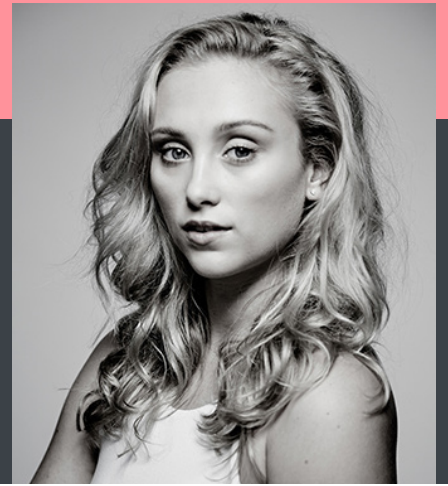

Emily Dickson

Contact Number 0433 775 668
Email emilydickson94@yahoo.com.au

Hair Blonde
Eyes Blue
Height 163cm
Dress Size Female 8
Shoe Size 6.5

TRAINING

Acting Deepen Performance Workshop with Dianne Eden & Jennifer Flowers
TAFTA Casting Workshop with Thea Mcleod
Annette Stoddart: 2005 - Present Day
Completed AMEB and Trinity Drama & Performance Examinations, inclusive of grade 8

Vocal (Alto) Singing Coach – Rhonda Davidson - Irwin
Jacqui Devereux
Voice Over Coach - Megan Shapcott

Dance Theatre & Dance
RAD Intermediate Ballet Examination
Certificate IV in Dance Teaching & Management

FILM & TELEVISION

Crocamole	Presenter / Host	Network TEN	2015 - Present Day
'The Decision' Short Film	Featured Speaking Role	Vanessa Oxlad & Peta Ayers	2017
Couch Time	Presenter / Host	Network TEN	2016
VAYA TVC	Featured Speaking Role	ZigZag Advertising	2014
Mako Island of Secrets	Extra	Jonathan M. Shiff Productions	2012
Robins Kitchen TVC	Featured Role	ZigZag Advertising	2011
Oldmac Mazda TVC	Featured Speaking Role	VMP ZigZag	2011
"Bleeders" Film Clip	Dancer	The Trouble with Templeton	2011
Aerogard TVC	Featured Role	Stephen Lance	2010