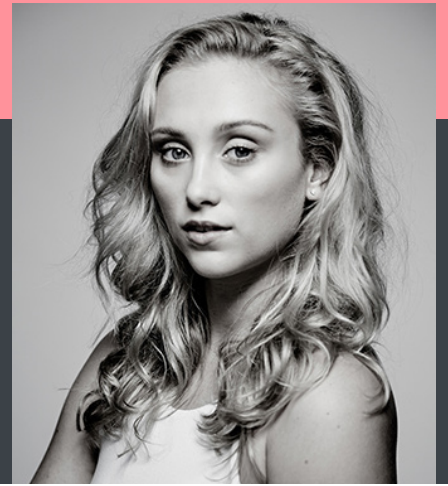

Emily Dickson

Contact Number 0433 775 668
Email emilydickson94@yahoo.com.au

Hair Blonde
Eyes Blue
Height 163cm
Dress Size Female 8
Shoe Size 6.5

TRAINING

Acting Deepen Performance Workshop with Dianne Eden & Jennifer Flowers
TAFTA Casting Workshop with Thea Mcleod
Acting Coach - Annette Stoddart
Completed AMEB and Trinity Drama & Performance Examinations, inclusive of grade 8

Vocal (Alto) Singing Coach - Jacqui Devereux
Voice Over Coach - Megan Shapcott

Dance Theatre & Dance
RAD Intermediate Ballet Examination
Certificate IV in Dance Teaching & Management

FILM & TELEVISION

Crocamole	Presenter / Host	Network TEN	2015 - Present Day
'The Decision' Short Film	Featured Speaking Role	Vanessa Oxlad & Peta Ayers	2017
Couch Time	Presenter / Host	Network TEN	2016
VAYA TVC	Featured Speaking Role	ZigZag Advertising	2014
Mako Island of Secrets	Extra	Jonathan M. Shiff Productions	2012
Robins Kitchen TVC	Featured Role	ZigZag Advertising	2011
Oldmac Mazda TVC	Featured Speaking Role	VMP ZigZag	2011
"Bleeders" Film Clip	Dancer	The Trouble with Templeton	2011
Aerogard TVC	Featured Role	Stephen Lance	2010